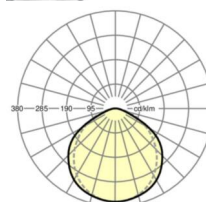

CHARACTERISTICS

Order number	18462014100
EAN number	4020863286294
Commodity code	94051190
Certification mark	IP 54, Protection class I, F, D, HACCP DIN10500/Food/IFS-application-related suitability/BRC, Indoor, CE
Impact resistance (IK rating)	IK06 (0°C bis 45°C)
Ambient temperatur	ta 0°C to 45°C
Warranty period	5 years
State funding programs	BEG - Federal funding for efficient buildings (valid only for Germany)

ELECTRICAL ENGINEERING

Controller	Electronic driver (1 pcs.)
System output	43W
Mains voltage	230V/50Hz
Circuit breakers (inrush current)	13 pieces/B10, 22 pieces/B16, 22 pieces/C10, 37 pieces/C16
Energy efficiency class/light source	B

LIGHTING TECHNOLOGY

Placement	LED, Colour rendering/Light colour CRI ≥ 80 / 4000K
Colour tolerance (MacAdam)	3SDCM
Nominal luminous flux	7004lm
LED service life	50000h L80/B10 (Tq 45°C)
Luminaire luminous efficiency	162lm/W
Beam angle	115° (C0) / 105° (C90)
UGR lat./long.	27.6 / 28.7

MECHANICS

Housing colour	traffic white RAL 9016
Dimensions (LxWxH/DxH)	1531mm x 55mm x 43mm
Weight (net)	2kg
Type of installation	Mounting rail system installation

Dimensions

L	1531 mm	Length
B	55 mm	Width
H	43 mm	Height

DEEP-LINK

<https://www.regiolux.de/en/article/18462014100>

Reference	LED 7000lm 840
ηLB	100 %
Φ ↓/↑	100 % / 0 %
UGR lat./long.	27.6 / 28.7